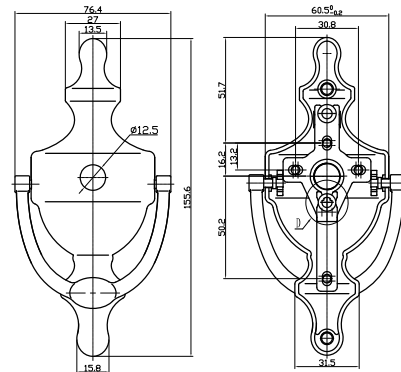

greenteQ Kappa 6" Classic Urn Door Knocker

Description	VBH Code	Box Qty
Classic Urn Knocker PVD Gold	2QDF0004	1
Classic Urn Knocker Polished Chrome	2QDF0003	1
Classic Urn Knocker White (RAL 9016)	2QDF0001	1
Classic Urn Knocker Black (RAL 9005)	2QDF0002	1
Classic Urn Knocker Satin Chrome	2QDF0005	1
Classic Urn Knocker Smokey Chrome	2QDF0021	1
Classic Urn Knocker PVD Gold With Hole	2QDF0009	1
Classic Urn Knocker Polished Chrome With Hole	2QDF0008	1
Classic Urn Knocker White With Hole (RAL 9016)	2QDF0006	1
Classic Urn Knocker Black With Hole (RAL 9005)	2QDF0007	1
Classic Urn Knocker Satin Chrome With Hole	2QDF0010	1
Classic Urn Knocker Smokey Chrome With Hole	2QDF0026	1