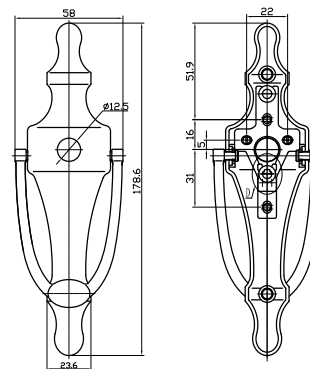

greenteQ Kappa Slim Urn Door Knocker

| Description | VBH Code | Box Qty |
|-------------------------------------|----------|---------|
| Slim Urn PVD Gold | 2QDF0014 | 1 |
| Slim Urn Polished Chrome | 2QDF0013 | 1 |
| Slim Urn White (RAL 9016) | 2QDF0011 | 1 |
| Slim Urn Black (RAL 9005) | 2QDF0012 | 1 |
| Slim Urn Satin Chrome | 2QDF0015 | 1 |
| Slim Urn Smokey Chrome | 2QDF0031 | 1 |
| Slim Urn PVD Gold With Hole | 2QDF0019 | 1 |
| Slim Urn Polished Chrome With Hole | 2QDF0018 | 1 |
| Slim Urn White With Hole (RAL 9016) | 2QDF0016 | 1 |
| Slim Urn Black With Hole (RAL 9005) | 2QDF0017 | 1 |
| Slim Urn Satin Chrome With Hole | 2QDF0020 | 1 |
| Slim Urn Smokey Chrome With Hole | 2QDF0036 | 1 |