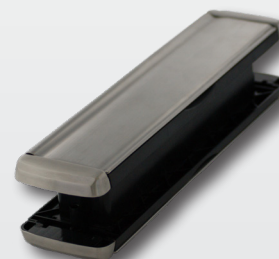

PRODUCT BULLETIN

architeQ Coastline Stainless Steel Door Furniture

architeQ Coastline Stainless Steel Door Furniture Suite

The architeQ Coastline door furniture suite builds on the success of our original zinc door handles, letterplates and Victorian urn door knockers, which are all very popular with fabricators, installers and specifiers alike.

architeQ takes greenteQ to the next level as the products are produced from grade 304 stainless steel to provide exceptional resistance to corrosion.

The Coastline suite comprises our long backplate lever/lever door handle, a letterplate and Victorian urn door knockers with or without viewer holes. The suite is completed by our wide range of pull handles and cylinder rosettes.

greenteQ

Lever/Lever - Long Backplate

Grade 304 stainless steel construction for exceptional corrosion resistance

92PZ to suit most door locks

2 screw fix

Sprung to fit standard 92PZ lift/lever locks Up to 72mm door thickness