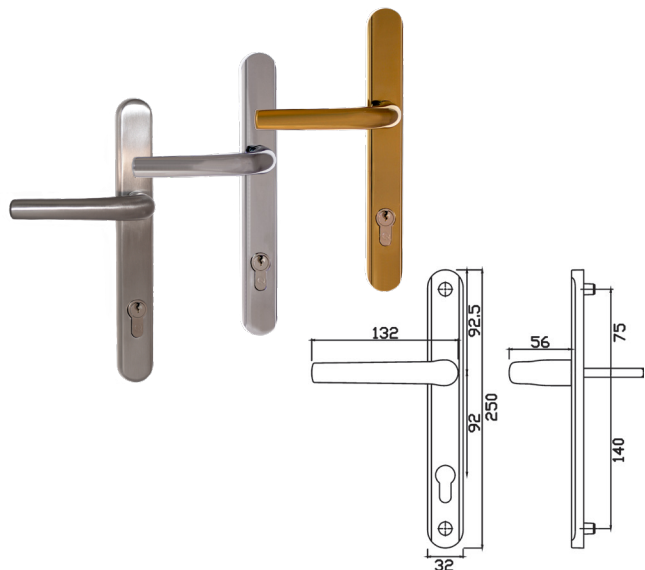

architeQ takes greenteQ to the next level as the products are produced from grade 304 stainless steel to provide exceptional resistance to corrosion.

The Coastline suite comprises our long backplate lever/lever door handle, a letterplate and Victorian urn door knockers with or without viewer holes. The suite is completed by our wide range of pull handles and cylinder rosettes.

greenteQ

Lever/Lever - Long Backplate

Grade 304 stainless steel construction for exceptional corrosion resistance

92PZ to suit most door locks

2 screw fix

Sprung to fit standard 92PZ lift/lever locks Up to 72mm door thickness

M6 screws for added strength

Non-handed

25 Year Guarantee

Finish	VBH Code	Box Qty
PVD Gold	2QHB0825C	12
Polished Stainless Steel	2QHB0827C	12
Brushed Stainless Steel	2QHB0829C	12

6" Victorian Urn Knocker

25 Year Guarantee

Both flaps open to a full 180°

Suits doors from 42-80mm thick

Draught proofing and integral brush provide full weather proofing

Overall size: 325 x 78mm

Door aperture: 256 x 45mm

25 year guarantee

Finish	VBH Code	Box Qty
PVD Gold	2QBX0035	12
Polished Stainless Steel	2QBX0037	12
Brushed Stainless Steel	2QBX0039	12