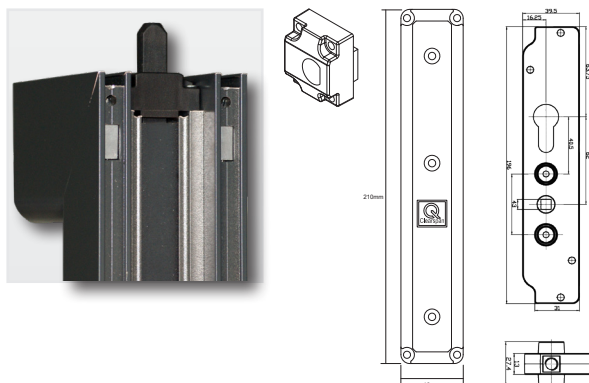

90° Restrictor

The restrictor sits in the top of the main passage door to restrict its opening angle, thus preventing the sash from opening against any external brickwork.

| Description | VBH Code | Box Qty |
|------------------|----------|---------|
| 335mm Restrictor | 2QMA0103 | 50 |
| 500mm Restrictor | 2QMA0106 | 50 |

Bi-Fold Door Hardware greenteQ Clearspan PAS24 Hardware for Smart Systems Visofold 1000

Intermediate Lock

Intermediate Lock

- Security locking system for intermediate meeting points
- Robust gearbox is covered by attractive black Q-branded cover
- Shootbolt ends are pre-assembled onto strong 8mm threaded rod
- Shootbolt end is tapered for smooth lead-in
- 24mm bolt throw