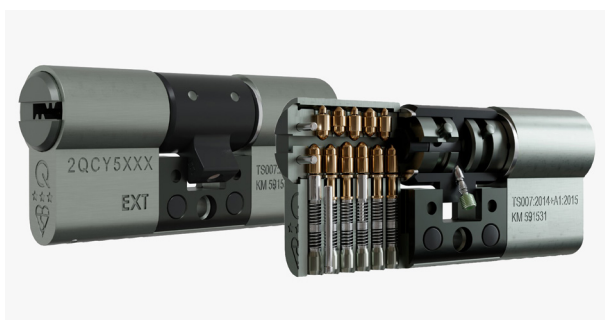

Orion 3 Star Cylinder