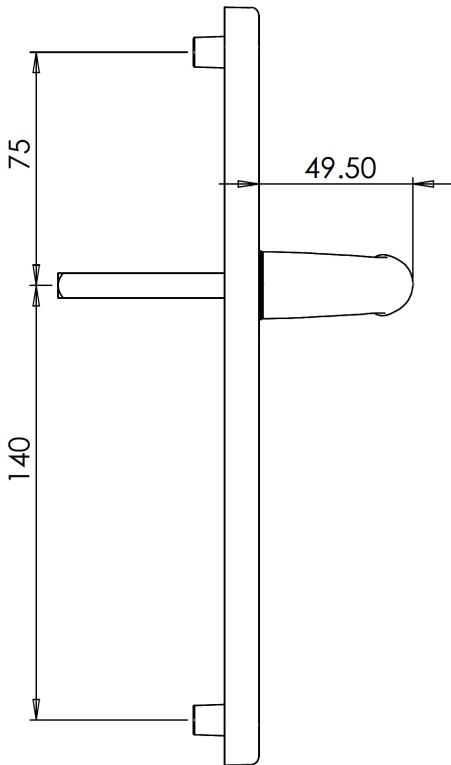

Alpha Slim Lever/Lever Handle Sets greenteQ

Ordering Details

Finish	VBH Code	Box Qty
White RAL 9016	2QHB0321	12
Black RAL 9005	2QHB0324	12
Anthracite Grey RAL 7016	2QHB0330	12
Polished Chrome	2QHB0326	12
Satin Chrome	2QHB0327	12

Please visit www.vbhgb24.com to place orders.