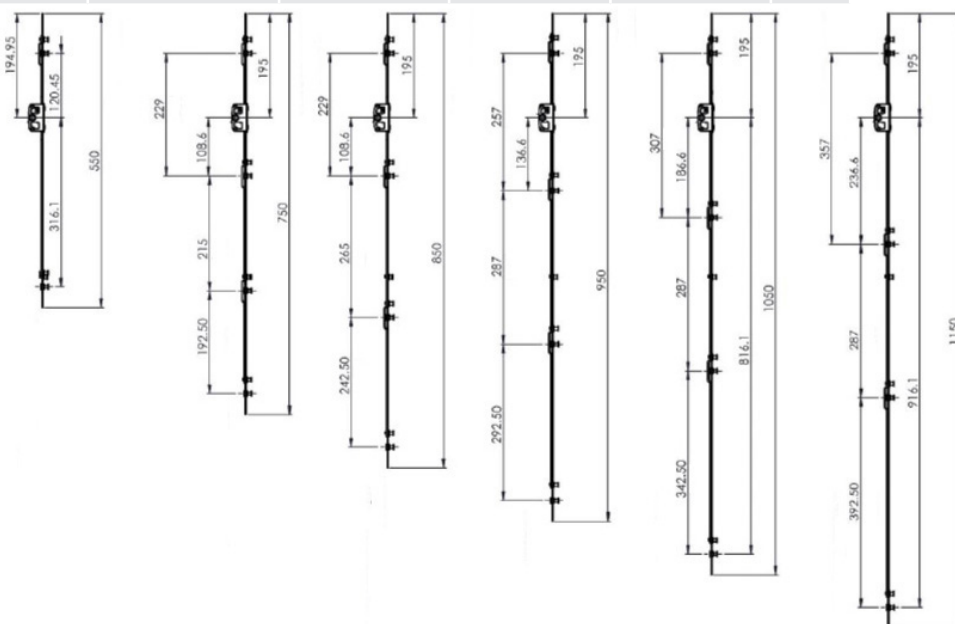

iQ Security Espagnolette Window Lock greenteQ

Easy Access Kubu® Ready Version (195mm Handle Height)

Length	20BS/7.7MB	20BS/9MB	22BS/7.7MB	22BS/7.7MB	Box Qty
550mm	2QWE3803	2QWE3813	2QWE3823	2QWE3833	16
750mm	2QWE3804	2QWE3814	2QWE3824	2QWE3834	16
850mm	2QWE3805	2QWE3815	2QWE3825	2QWE3835	16
950mm	2QWE3806	2QWE3816	2QWE3826	2QWE3836	16
1050mm	2QWE3807	2QWE3817	2QWE3827	2QWE3837	16
1150mm	2QWE3808	2QWE3818	2QWE3828	2QWE3838	16

A little more about the Kubu® Hub...

VBH does not sell the Kubu® Hub, but as iQ Works with Kubu®, this is a good place to list some more of its features.

Windows and doors fitted with iQ locks can be linked to a Kubu® Home Hub, but they do not have to be. It is entirely the choice of the homeowner. They can decide at any time to link, and setting up Kubu® monitoring is easy. All they need to do is buy a Kubu® hub and sensors from www.kubu-home.com, download the app, and then connect.

When the lock is linked to the hub, the user can quickly check on the locked status of their windows via an easy to use app. The app will tell the user at a glance if the cams are in the Secure, Partially Secure, Night Vent, or Open position. The user can set reminders to open or close windows, and get alerts whenever a window is operated. They can also check on the open/close history of a window. Kubu® also works with products such as Amazon Alexa or Google Nest to link to other items in a home network such as lighting or cameras.

iQ window locks are fitted with a magnet in the gearbox. When linked to Kubu®, this works with a sensor on the outer frame that monitors the position of the locking points within the striker plate. A fixed guide pin next to the gearbox ensures that the lock and striker plate are perfectly aligned, to ensure accurate readings.

Benefits of Kubu® connection at a glance:

- Kubu® links windows (and doors) to a smart home network, allowing the user to check on the security status of the home via a phone app. It can also be linked to other connected devices around the home via Alexa, Nest etc.
- As well as Kubu® enabled security window espagnolettes, the greenteQ iQ range also includes multipoint door locks. The Kubu® Hub will allow the user to connect up to 20 casement sashes and 10 doors, offering peace of mind across the home.
- The Hub's range is around 25m, so it should be more than adequate for most homes. If necessary, a second Hub could be purchased.
- All Kubu® sensors are powered by standard cell batteries which will typically give a life of around 18 months. They will alert via the app when they need to be replaced.
- Kubu® Hubs and accessories should be purchased direct from Kubu® via www.kubu-home.com.

Note: The grey sensor depicted on the front of this Product Bulletin is supplied by Kubu®, and not by VBH. This should be ordered direct from www.kubu-home.com.