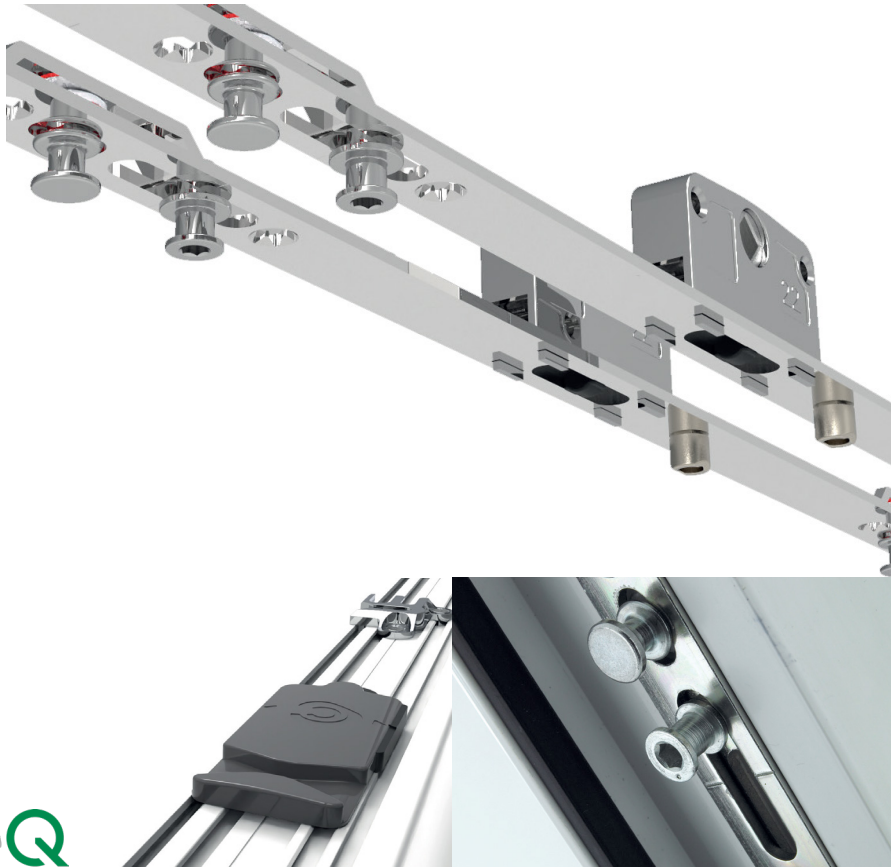

PRODUCT BULLETIN

greenteQ iQ Security Espagnolette Window Lock

greenteQ

greenteQ iQ Security Espagnolette Window Lock

The iQ Security Window Lock from greenteQ is a top quality security window espagnolette for outward opening rebated and flush windows.

The lock features combination locking points that pair adjustable and floating mushroom headed cams to provide smooth operation and high levels of security.

The adjustable cam has +/-0.75mm compression adjustment, while the fixed cam provides additional anti-separation strength, spreading the load across the striker plate.

The lock is available in industry standard 20 and 22mm backsets, and with a choice of 7.7 and 9mm mushroom cams.

11 sizes, from 200mm to 1350mm, ensure that locking points are always close to the corners of the window, ensuring optimum security.

As all the fixings are applied from one direction, and it is a single piece item, iQ is quick to fit and can help reduce factory production times when compared with other types of locking mechanisms.

Striker plates provide a night vent position and are available to suit a wide range of profiles.