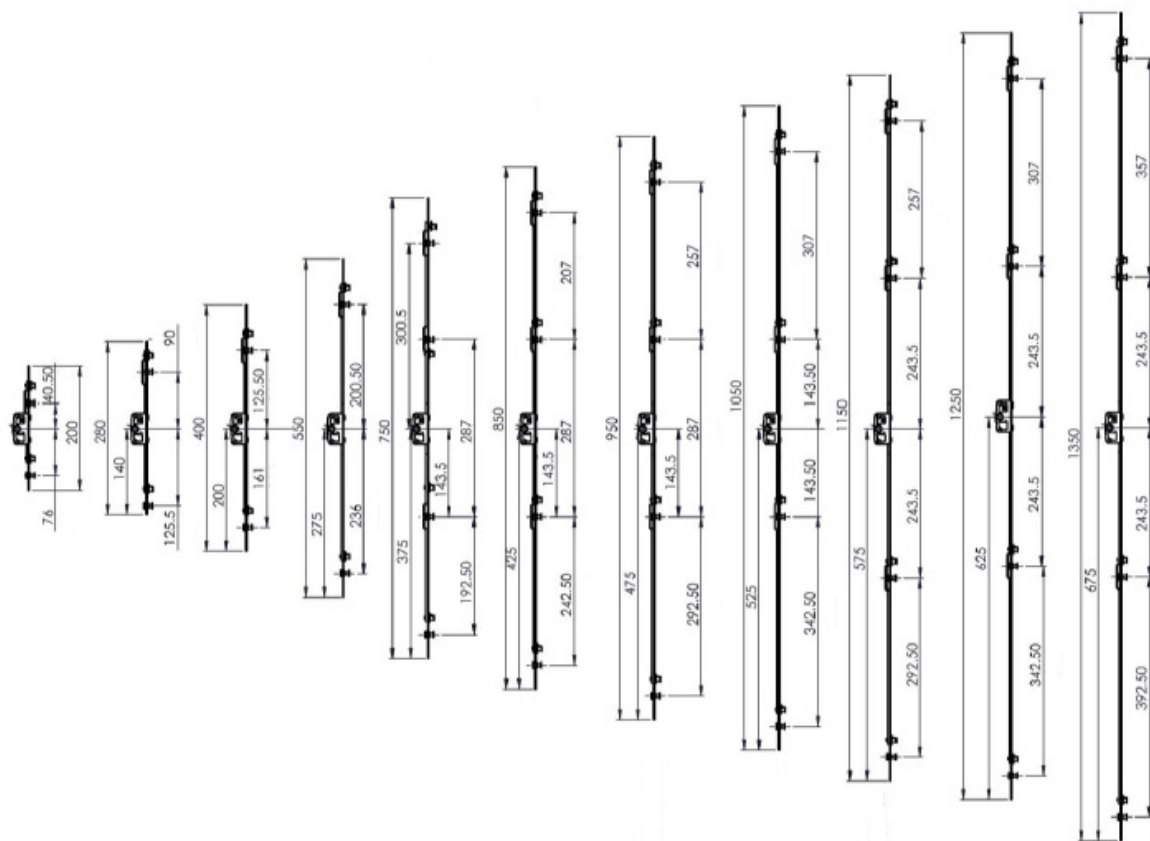

iQ Security Espagnolette Window Lock greenteQ

Flush Window Version (No home hub link) - Handed

Length	20B S/7.7MB Left/Right	20B S/9MB Left/Right	22B S/7.7MB Left/Right	22B S/9MB Left/Right	Box Qty
280mm Left	2QWE3901	2QWE3921	2QWE3941	2QWE3961	16
280mm Right	2QWE3902	2QWE3922	2QWE3942	2QWE3962	16
400mm Left	2QWE3903	2QWE3923	2QWE3943	2QWE3963	16
400mm Right	2QWE3904	2QWE3924	2QWE3944	2QWE3964	16
550mm Left	2QWE3905	2QWE3925	2QWE3945	2QWE3965	16
550mm Right	2QWE3906	2QWE3926	2QWE3946	2QWE3966	16
750mm Left	2QWE3907	2QWE3927	2QWE3947	2QWE3967	16
750mm Right	2QWE3908	2QWE3928	2QWE3948	2QWE3968	16
850mm Left	2QWE3909	2QWE3929	2QWE3949	2QWE3969	16
850mm Right	2QWE3910	2QWE3930	2QWE3950	2QWE3970	16
950mm Left	2QWE3911	2QWE3931	2QWE3951	2QWE3971	16
950mm Right	2QWE3912	2QWE3932	2QWE3952	2QWE3972	16
1050mm Left	2QWE3913	2QWE3933	2QWE3953	2QWE3973	16
1050mm Right	2QWE3914	2QWE3934	2QWE3954	2QWE3974	16
1150mm Left	2QWE3915	2QWE3935	2QWE3955	2QWE3975	16
1150mm Right	2QWE3916	2QWE3936	2QWE3956	2QWE3976	16
1250mm Left	2QWE3917	2QWE3937	2QWE3957	2QWE3977	16
1250mm Right	2QWE3918	2QWE3938	2QWE3958	2QWE3978	16
1350mm Left	2QWE3919	2QWE3939	2QWE3959	2QWE3979	16
1350mm Right	2QWE3920	2QWE3940	2QWE3960	2QWE3980	16