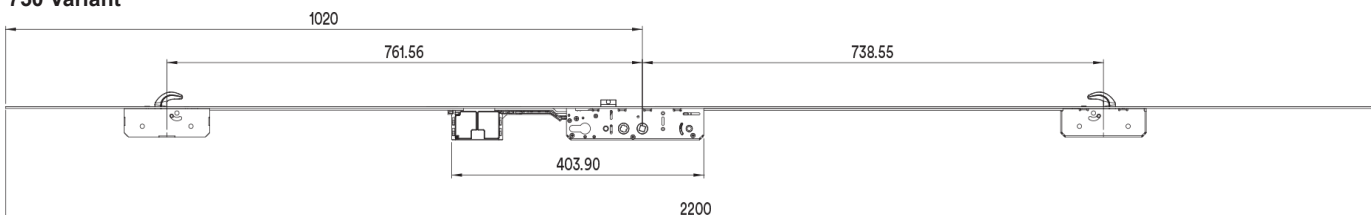

750 Variant