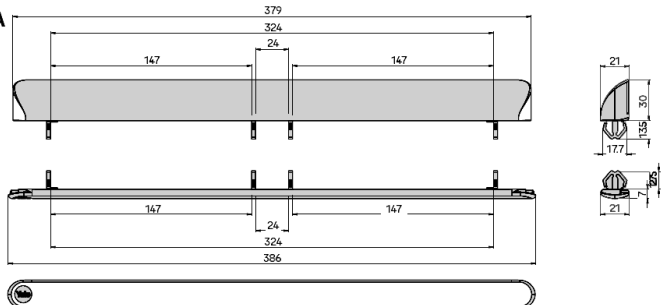

SlimVent Window Vent Range Yale

Testing

EN13141-1:2019 – Ventilation for buildings – Performance testing of components/products for residential ventilation – Part 1: Externally and internally mounted air transfer devices.

Test	Dn, e, w (C:Ctr) (dB)
SlimVent 5000 – Open	30 (0;1)
SlimVent 5000 - Closed	43 (-1;2)

BS EN ISO 10140-1 Acoustics. Laboratory measurement of sound insulation of building elements – Application rules for specific products and BS EN ISO 10140-2 Acoustics. Laboratory measurement of sound insulation of building elements – Measurement of airborne sound insulation.

Product	EQA @ 1Pa
SlimVent 5000	5144

VBH Order Codes