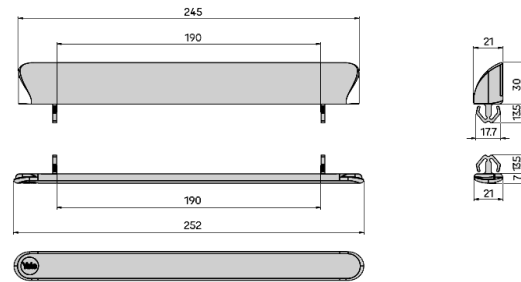

Product	EQA @ 1Pa
SlimVent 5000	5144

VBH Order Codes

EA Rating (mm²)	Colour (In/Out)	VBH Code	Box Qty
2500	All White	5YSV0001	50
2500	All Bright White	5YSV0002	50
2500	White/Anthracite Grey	5YSV0003	50
2500	Bright White/Anthracite Grey	5YSV0004	50
2500	All Black	5YSV0005	50
2500	All Anthracite Grey	5YSV0006	50
2500	White/Brown	5YSV0007	50
2500	Bright White/Brown	5YSV0008	50
2500	All Brown	5YSV0009	50
4000	All White	5YSV0066	50
4000	All Bright White	5YSV0067	50
4000	White/Anthracite Grey	5YSV0068	50
4000	Bright White/Anthracite Grey	5YSV0069	50
4000	All Black	5YSV0070	50
4000	All Anthracite Grey	5YSV0071	50
4000	White/Brown	5YSV0072	50
4000	Bright White/Brown	5YSV0073	50
4000	White/Agate Grey	5YSV0075	50
4000	White/Black	5YSV0076	50
4000	White/Chartwell Green	5YSV0077	50
4000	White/Cream	5YSV0078	50
4000	White/Irish Oak	5YSV0079	50
4000	White/Slate Grey	5YSV0080	50
4000	White/Tan	5YSV0081	50
4000	All Brown	5YSV0074	50
5000	All White	5YSV0132	50
5000	All Bright White	5YSV0133	50
5000	White/Anthracite Grey	5YSV0134	50
5000	Bright White/Anthracite Grey	5YSV0135	50
5000	All Black	5YSV0136	50
5000	All Anthracite Grey	5YSV0137	50
5000	White/Brown	5YSV0138	50
5000	Bright White/Brown	5YSV0139	50
5000	All Brown	5YSV0140	50

2500EA