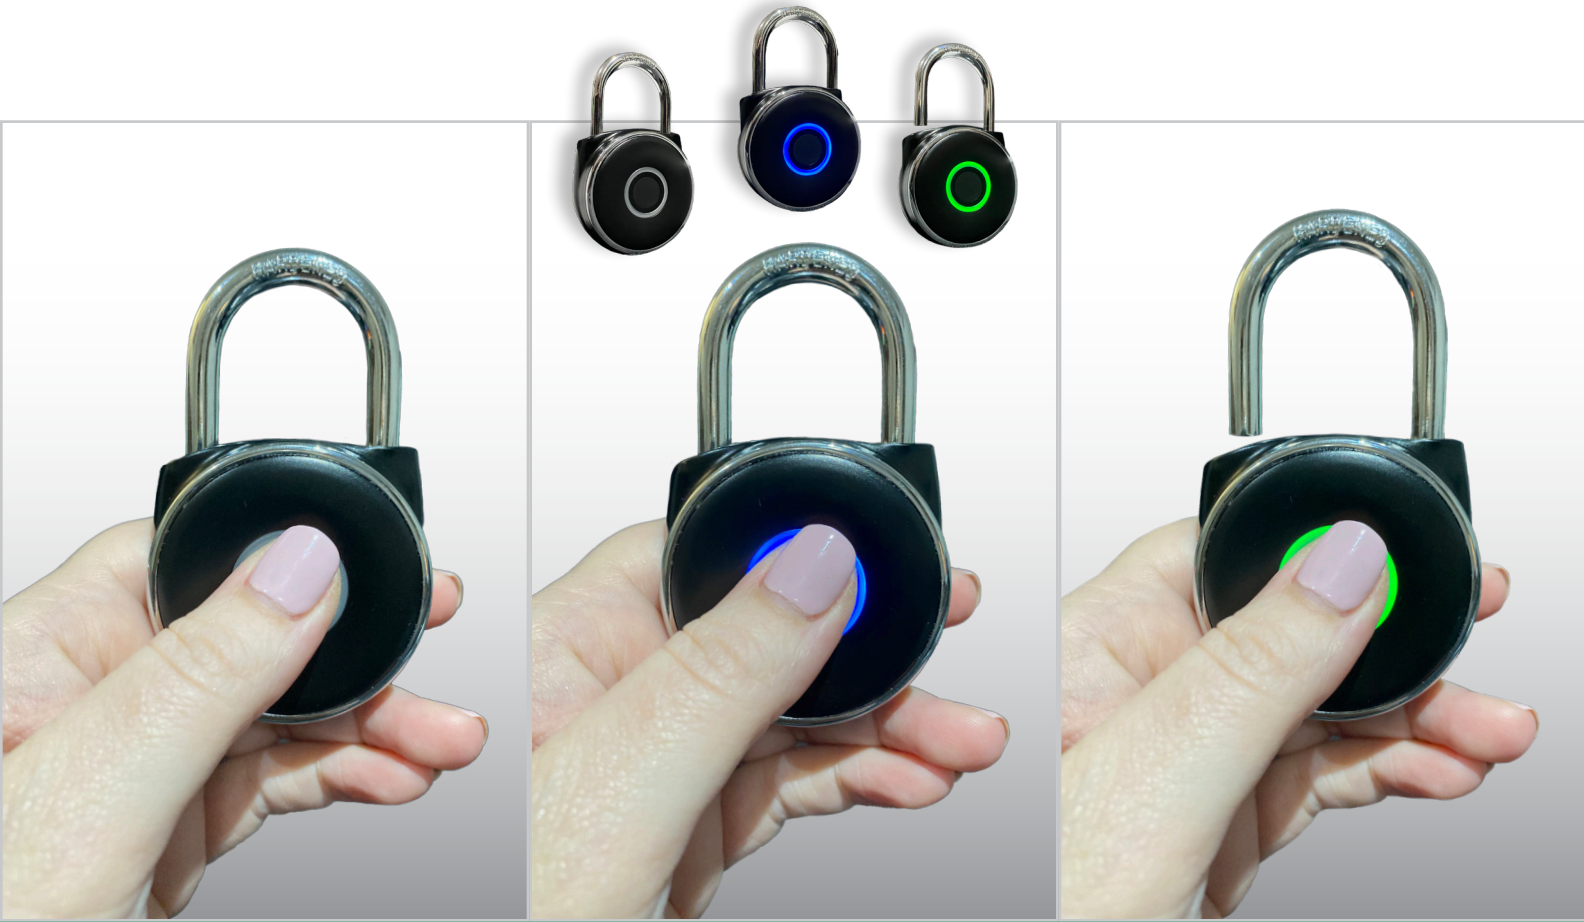

### greenteQ Mirage Fingerprint Padlock

Forget about keeping a key for your padlocks. Mirage is a robust short shackle padlock that uses fingerprint recognition rather than a key for locking and unlocking.

Operation is very quick with an average recognition time of half a second.

As well as the convenience of not needing a key, Mirage can be programmed with up to 20 fingerprints so is ideal in situations where many users need access.

Power is provided by a simple charge via a USB socket that is protected by a rubber cover when not in use. Depending on how often the padlock is used, a single charge will typically last for approximately 200 days.

When the charge is running low a beep will sound. An LED around the fingerprint pad will also illuminate.

Setting up users is very simple, without the need to connect to a computer. The first three users to be set up are classed as Admins. An Admin is then required to set up further users. All users can be easily deleted by an Admin, using the setting needle provided.