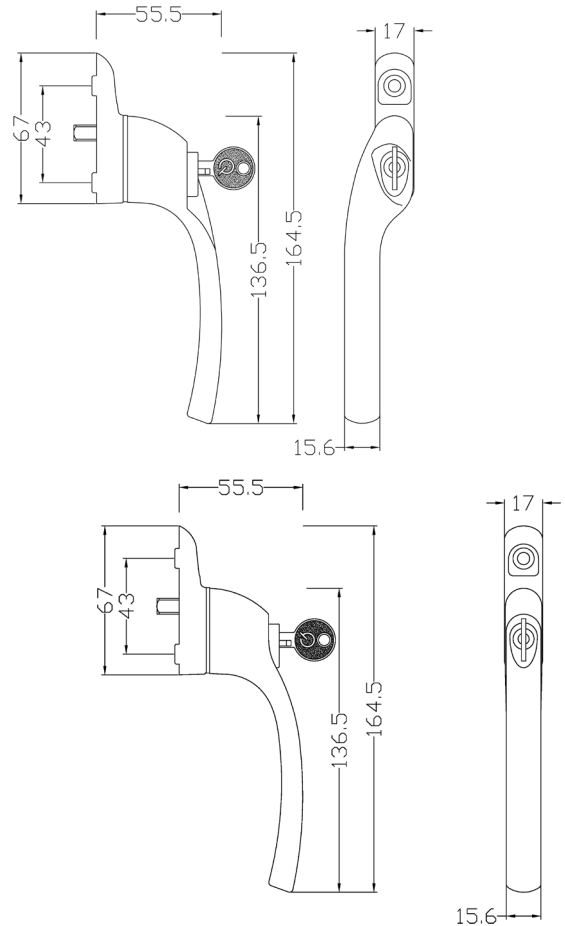

PRODUCT BULLETIN

greenteQ Alpha Espagnolette Handle

greenteQ

greenteQ Alpha Espagnolette Handle

greenteQ Alpha is a premium quality push to open handle for PVCu, timber or aluminium outward opening windows.

Its 7mm square spindle makes it compatible with all popular spindle drive shootbolts and espagnolettes, including those from greenteQ, whilst a variety of standard spindle lengths ensures quick fitting on most window profiles currently used in the UK.

Alpha is available in 8 attractive finishes, all with colour co-ordinated screw cover caps, to ensure that it complements any window colour or style.

Not only does it look good in the factory, but 240 hours (plated finishes) and 500 hours (painted finishes) neutral salt spray corrosion resistance performance figures ensure that Alpha still looks good after many years use.

Alpha is available in a choice of inline or offset designs.

Benefits at a glance

- greenteQ brand ensures premium quality
- Sleek and stylish handle grip suites well with other greenteQ handles
- 90° stop / click location washer
- Supplied as a complete set, including handle, cover caps, key (where required) and fixings
- Colour coded inner packaging for easy identification on the work bench (blue for left, red for right and clear for inline)
- 8 finishes work with any profile colour
- Covered by the Q-secure consumer security guarantee as a PREMIUM rated product
- greenteQ 10 year guarantee

VBH (GB) Ltd
VBH House, Bailey Drive,
Gillingham Business Park,
Gillingham, Kent
ME8 0WG
Tel: 01634 263263
Fax: 01634 263504
Email: sales@vbhgb.com
Online: www.vbhgb.com