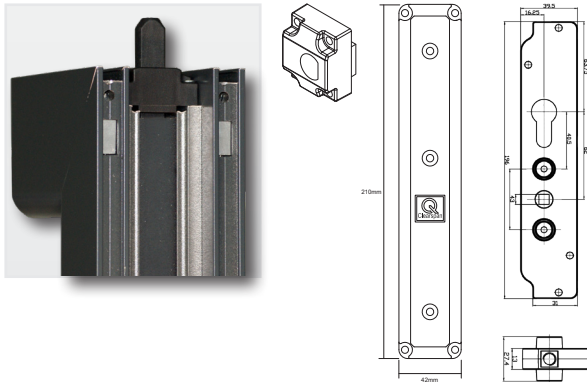

90° Restrictor

The restrictor sits in the top of the main passage door to restrict its opening angle, thus preventing the sash from opening against any external brickwork.

Description	VBH Code	Box Qty
335mm Restrictor	2GBA0295	50
500mm Restrictor	2GBA0296	50

Bi-Fold Door Hardware

greenteQ Clearspan PAS24 Hardware

for Smart Systems Visofold1000

Intermediate Lock

Intermediate Lock

- Security locking system for intermediate meeting points
- Robust gearbox is covered by attractive black Q-branded cover
- Shootbolt ends are pre-assembled onto strong 8mm threaded rod
- Shootbolt end is tapered for smooth lead-in
- 24mm bolt throw