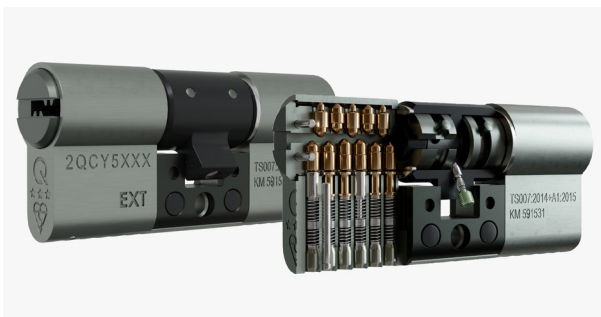

Orion 3 Star Cylinder