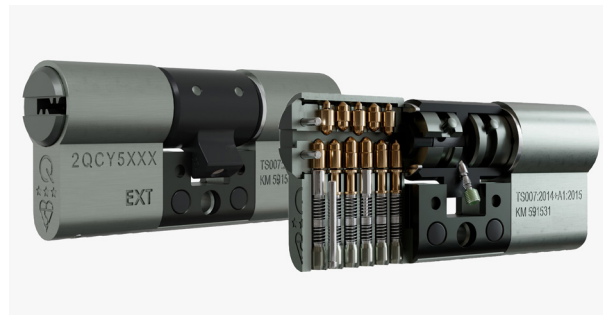

PRODUCT BULLETIN

greenteQ Orion TS007 3 Star Profile Cylinder

greenteQ

greenteQ Orion TS007 3 Star Profile Cylinder

The Orion from greenteQ is the latest TS007 Kitemark approved profile cylinder available from VBH. It offers full 3 star protection.

The external side features a sacrificial break point to hamper attempts to gain entry by snapping and extracting the cylinder. Once this has broken away, the interlocking mechanism engages to prevent further damage to the cylinder. This achieves the security function, and the safety of those inside the building is assured as the interlock can be over-riden by turning the key through 360° or, in the case of a thumb-turn cylinder, by pushing in the button on the thumb-turn knob and rotating it. Normal unlocking and exit can now take place.

The external end is clearly marked with the Kitemark and 3 TS007 stars to deter any would be burglar.

Orion is available in bright nickel and brass finishes, in key/key and thumb-turn variants, and also in keyed alike pairs.

More on Q-secure can be found at www.qsecure.co.uk.

greenteQ Orion TS007 3 Star Profile Cylinder

bsi.

proteQ10

Benefits at a glance:

- TS007 Kitemark 3 star profile cylinder (KM591531)
- Protects against bumping, drilling, picking and snap & extract
- Supplied with 5 attractive dimple keys
- Minimum 100,000 differs
- Security AND safety assured
- Key/key, thumb-turn and keyed alike
- 10 year performance warranty
- 10 proteQ10 guarantee pays out £2000 if a break in is achieved as a direct result of the cylinder snapping
- Key Security Scheme provides protection against keys being fraudulently obtained
- Rated as a Q-secure PREMIUM product