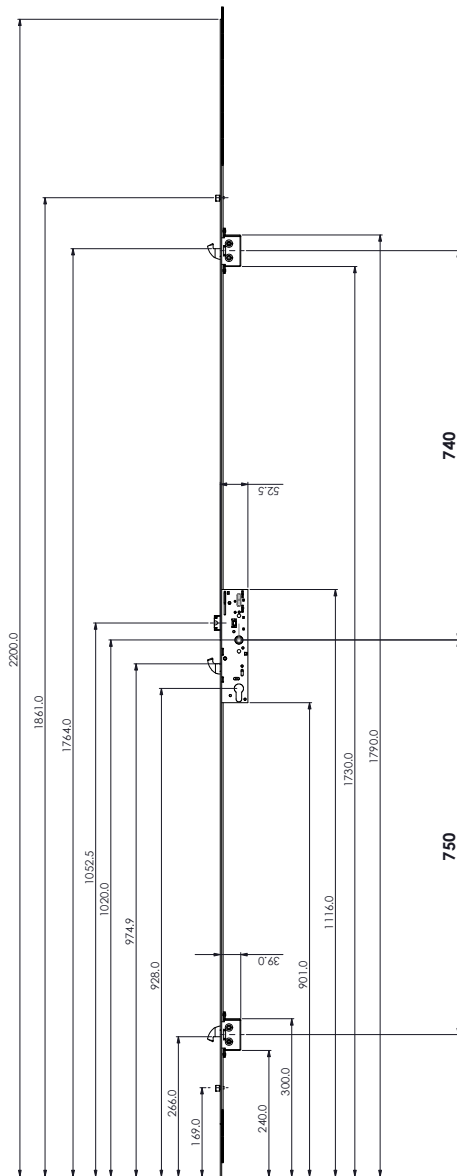

greenteQ Q-Bolt Multi-Point Door Lock

Benefits at a glance:

- 3 strong hooks provide peace of mind while rollers ensure smooth operation
- Lever/lever or lever/pad operation
- Suitable for all materials
- Small hook cases mean minimal routing of the sash profile
- 1-Piece striker plates feature guide marks to correspond to markings on lock for ease of fitting
- Special Q-Bolt for timber and composite doors
- 92mm PZ dimension works with standard unsprung handles
- Handing of lock can be easily changed from the front
- Latch hold-back snib on split spindle versions prevents accidental lock-out
- UK manufactured

Ordering Details

Single Door Lock & Striker Plates**

(1490mm hook centres)

Description	VBH Code	Box Qty
35BS 3 Hook/2 Roller Dr Lock Split Spindle	3QDL0001	5
LH 1-Piece Striker Plate	3QDL0021	5
RH 1-Piece Striker Plate	3QDL0022	5
*Profile Related Packer (8 Required)	3MML - - - -	100