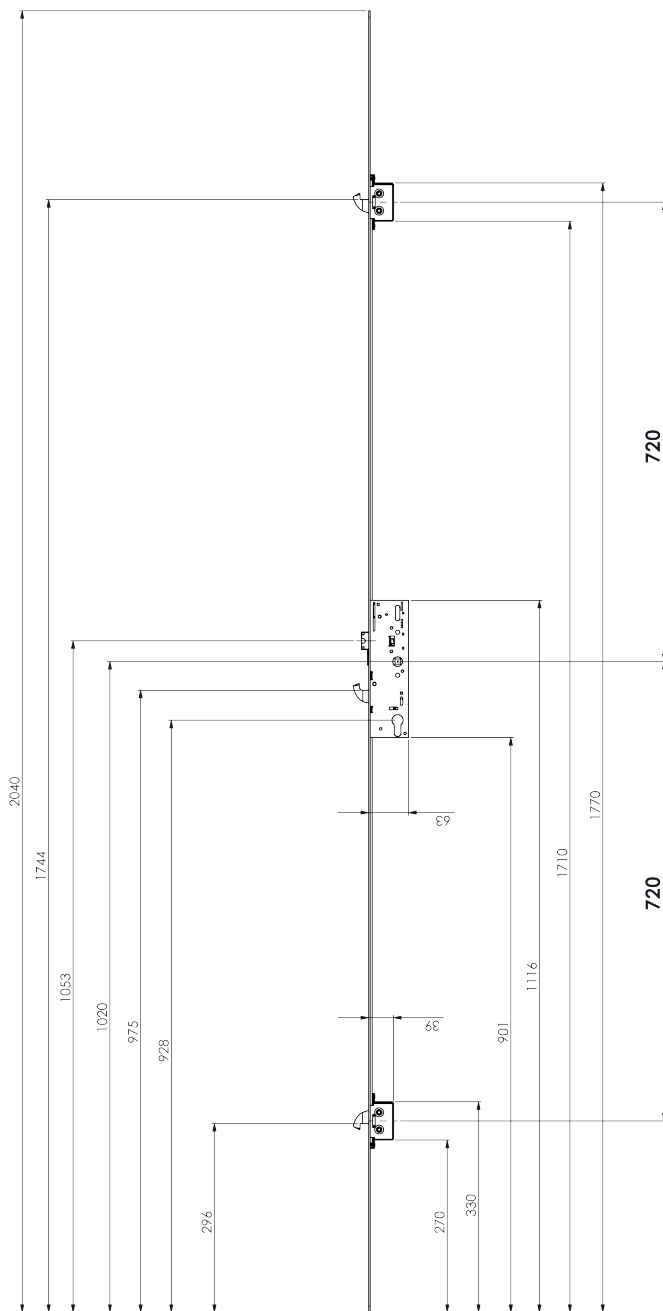

greenteQ Q-Bolt Multi-Point Door Lock

Ordering Details

Composite Door Lock & Striker Plates

(1440mm hook centres)

Description	VBH Code	Box Qty
45BS 3 Hook Dr Lock Split Spindle	3QDL0005	5
Centre Striker Plate	3QDL0041	20
Hook Striker Plate	3QDL0042	20

Accessories

Vertical Shootbolt & Striker Plates

(2 packers required per single slot striker or 3 per double slot striker)

Description	VBH Code	Box Qty
Top & Bottom Shootbolt	3QDL0061	50
Double Slot Striker Plate Without Dust Box	3MML0017	100
Single Slot Striker Plate Without Dust Box	3MML0016	200
Double Slot Striker Plate With Dust Box	3MML0030	100
Single Slot Striker Plate With Dust Box	3MML0029	200

Split Spindles*

(2 required per split spindle lock)

Description	VBH Code	Box Qty
Split Spindle 50mm	2QHB0231	50
Split Spindle 55mm	2QHB0232	50
Split Spindle 60mm	2QHB0233	50
Split Spindle 65mm	2QHB0234	50
Split Spindle 70mm	2QHB0235	50

*Profile related item. Refer to VBH Technical Dept. For correct specification for your profile