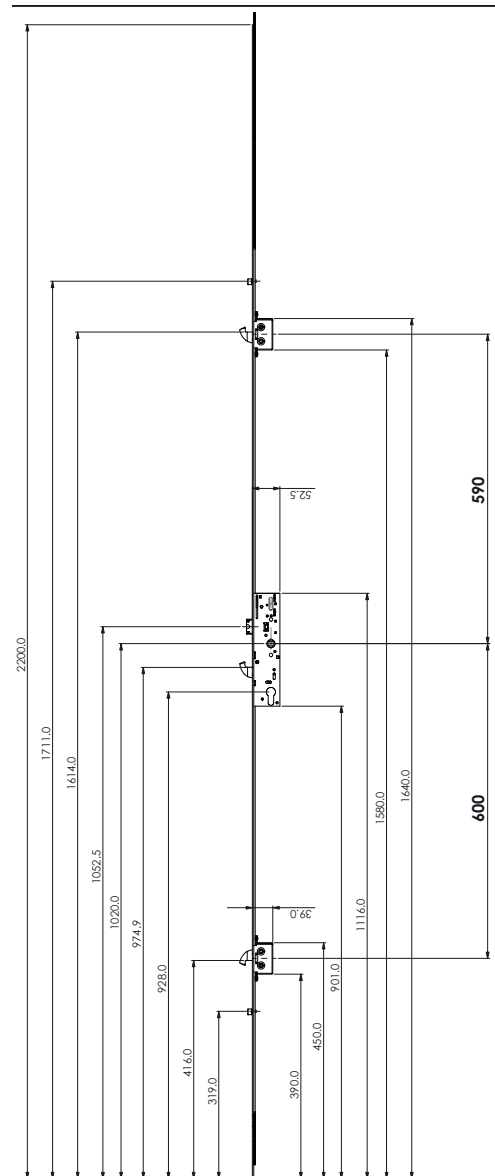

Double Door Lock & Striker Plates**

(1190mm hook centres)

Description	VBH Code	Box Qty
35BS 3 Hook/2 Roller Main Dr Lock	3QDL0003	5
35BS Passive Door Lock	3QDL0004	5
LH 1-Piece Striker Plate	3QDL0023	5
RH 1-Piece Striker Plate	3QDL0024	5
*Profile Related Packer (6 Required)	3MML - - - -	100

*Profile related item. Refer to VBH Technical Dept. for correct specification for your profile
**See accessories section for shootbolts & strikers and split spindles