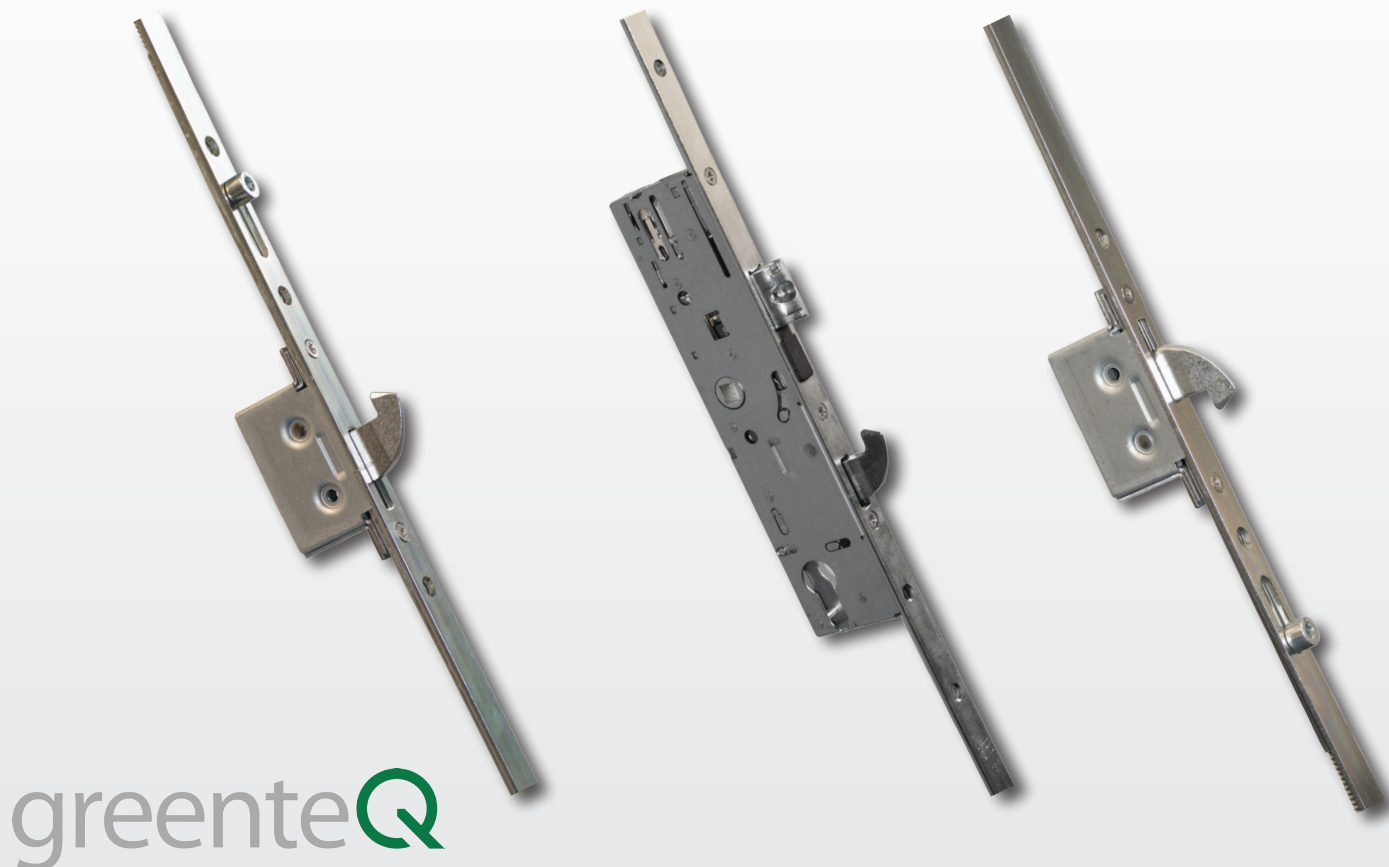

PRODUCT BULLETIN

greenteQ Q-Bolt Multi-Point Door Lock

greenteQ Q-Bolt Multi-Point One-Piece Door Lock

The Q-Bolt multi-point door lock range offers secure locking solutions for single and double doors in all materials.

The standard 'Single Door' and 'Double Door' locks have a 2200 x 16mm croppable faceplate and feature 3 strong hooks for security and 2 outboard rollers for compression adjustment.

The outer hook centres are 1490 and 1190mm respectively. Both versions have serrated teeth on the rear drive train to allow the fitting of top and bottom shootbolts. At 1190mm centres, the hooks and rollers on the double door version are closer to the centre to provide the optimum spacing between the centre hook to the outer hooks and then again from the outer hooks to the shootbolts.

The top and bottom hooks and rollers travel in opposing directions (Top hook up/bottom hook down).

'Single Door' locks have a sprung split follower for lever/lever or lever/pad operation. The locks feature a latch hold-back snib to protect against accidental lock out. 'Double Door' locks all have single spindle followers.

Q-Bolts should be operated by unsprung door handles such as the

long or short backplate versions of the greenteQ Alpha series.

The simple procedure to reverse the handing of the latches and the split follower orientation is carried out from the front of the lock.