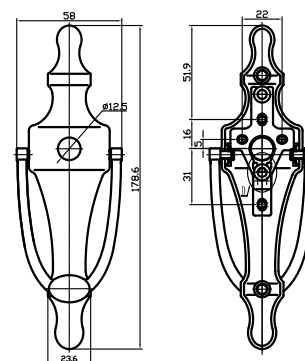

greenteQ Kappa Slim Urn Door Knocker

Description	VBH Code	Box Qty
Slim Urn PVD Gold	2QDF0014	1
Slim Urn Polished Chrome	2QDF0013	1
Slim Urn White (RAL 9016)	2QDF0011	1
Slim Urn Black (RAL 9005)	2QDF0012	1
Slim Urn Satin Chrome	2QDF0015	1
Slim Urn Smokey Chrome	2QDF0031	1
Slim Urn PVD Gold With Hole	2QDF0019	1
Slim Urn Polished Chrome With Hole	2QDF0018	1
Slim Urn White With Hole (RAL 9016)	2QDF0016	1
Slim Urn Black With Hole (RAL 9005)	2QDF0017	1
Slim Urn Satin Chrome With Hole	2QDF0020	1
Slim Urn Smokey Chrome With Hole	2QDF0036	1