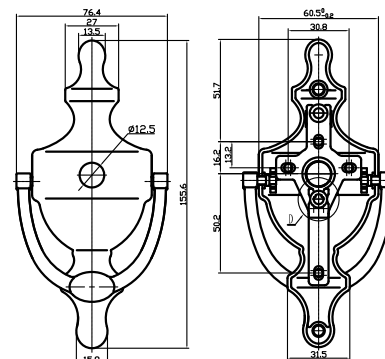

greenteQ Kappa 6" Classic Urn Door Knocker

Description	VBH Code	Box Qty
Classic Urn Knocker PVD Gold	2QDF0004	1
Classic Urn Knocker Polished Chrome	2QDF0003	1
Classic Urn Knocker White (RAL 9016)	2QDF0001	1
Classic Urn Knocker Black (RAL 9005)	2QDF0002	1
Classic Urn Knocker Satin Chrome	2QDF0005	1
Classic Urn Knocker Smokey Chrome	2QDF0021	1
Classic Urn Knocker PVD Gold With Hole	2QDF0009	1
Classic Urn Knocker Polished Chrome With Hole	2QDF0008	1
Classic Urn Knocker White With Hole (RAL 9016)	2QDF0006	1
Classic Urn Knocker Black With Hole (RAL 9005)	2QDF0007	1
Classic Urn Knocker Satin Chrome With Hole	2QDF0010	1
Classic Urn Knocker Smokey Chrome With Hole	2QDF0026	1