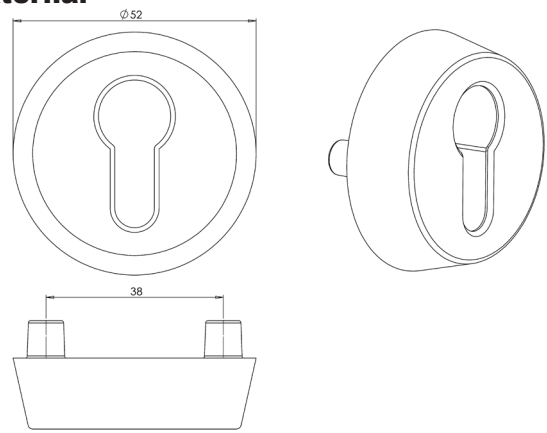

Circular Escutcheons

External