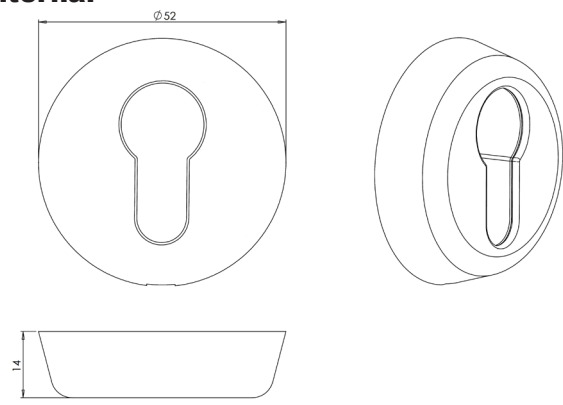

Internal

Description	VBH Code	Box Qty
External White RAL 9016	2QDF0241	10
External Black RAL 9005	2QDF0244	10
External PVD Gold	2QDF0245	10
External Polished Chrome	2QDF0246	10
External Polished Stainless Steel	2QDF0248	10
External Brushed Stainless Steel	2QDF0249	10
Internal White RAL 9016	2QDF0261	10
Internal Black RAL 9005	2QDF0264	10
Internal PVD Gold	2QDF0265	10
Internal Polished Chrome	2QDF0266	10
Internal Polished Stainless Steel	2QDF0268	10
Internal Brushed Stainless Steel	2QDF0269	10