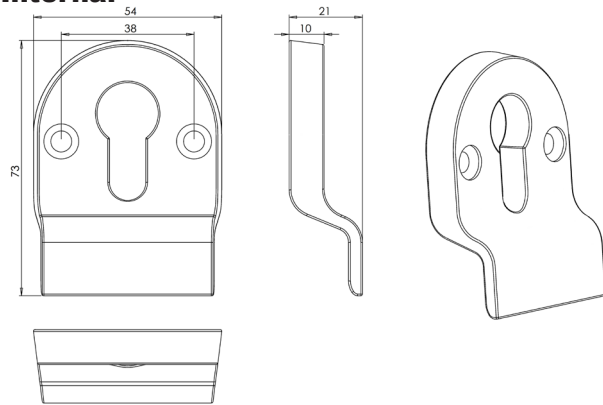

The Circular Escutcheon has no underhang. It is fully circular with a 52mm diameter. The external unit is chamfered to combat unlawful removal.

The internal and external parts of both the Circular Escutcheon and Cylinder Pull are sold independently. This allows door manufacturers to mix and match colours on the inside and outside of a door and also to mix between the two products if desired, as the fixing centres are common at 38mm.

The external product is attached to the door by through-fixing from the internal half. Colour matched fixings are supplied with the internal product. These fixings are concealed on the Circular Escutcheon beneath a stainless steel clip on cover.

Benefits at a glance:

- Cylinder Pull prevents misuse of key or other furniture
- Mix and match colours and product on same door – no waste
- Flange prevents cylinder removal
- Attractive chamfer detail on Circular Escutcheon aids security
- Through fix from inside with colour-matched fixings
- 6 attractive finishes - part of the greenteQ Suite of colour matched door and window furniture
- Covered by the 10 year greenteQ guarantee

greenteQ Cylinder Pulls & Circular Escutcheons

Cylinder Pulls

External

Internal

| Description | VBH Code | Box Qty |
|-----------------------------------|----------|---------|
| External White RAL 9016 | 2QDF0201 | 10 |
| External Black RAL 9005 | 2QDF0204 | 10 |
| External PVD Gold | 2QDF0205 | 10 |
| External Polished Chrome | 2QDF0206 | 10 |
| External Polished Stainless Steel | 2QDF0208 | 10 |
| External Brushed Stainless Steel | 2QDF0209 | 10 |
| Internal White RAL 9016 | 2QDF0221 | 10 |
| Internal Black RAL 9005 | 2QDF0224 | 10 |
| Internal PVD Gold | 2QDF0225 | 10 |
| Internal Polished Chrome | 2QDF0226 | 10 |
| Internal Polished Stainless Steel | 2QDF0228 | 10 |
| Internal Brushed Stainless Steel | 2QDF0229 | 10 |