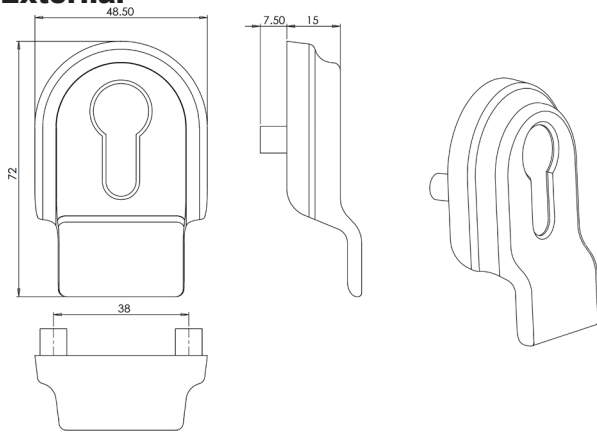

Our Cylinder Pull shrouds the profile cylinder but provides a 20mm underhang to enable the user to pull the door closed or open. This is ideal where there is no other means to pull the door such as a pull handle or pad, and discourages misuse of the profile cylinder's key or the letterbox flap.

The Circular Escutcheon has no underhang. It is fully circular with a 52mm diameter. The external unit is chamfered to combat unlawful removal.

The internal and external parts of both the Circular Escutcheon and Cylinder Pull are sold independently. This allows door manufacturers to mix and match colours on the inside and outside of a door and also to mix between the two products if desired, as the fixing centres are common at 38mm.

The external product is attached to the door by through-fixing from the internal half. Colour matched fixings are supplied with the internal product. These fixings are concealed on the Circular Escutcheon beneath a stainless steel clip on cover.

greenteQ Cylinder Pulls & Circular Escutcheons

Cylinder Pulls

External

Internal

| Description | VBH Code | Box Qty |
|-----------------------------------|----------|---------|
| External White RAL 9016 | 2QDF0201 | 10 |
| External Black RAL 9005 | 2QDF0204 | 10 |
| External PVD Gold | 2QDF0205 | 10 |
| External Polished Chrome | 2QDF0206 | 10 |
| External Polished Stainless Steel | 2QDF0208 | 10 |
| External Brushed Stainless Steel | 2QDF0209 | 10 |
| Internal White RAL 9016 | 2QDF0221 | 10 |
| Internal Black RAL 9005 | 2QDF0224 | 10 |
| Internal PVD Gold | 2QDF0225 | 10 |
| Internal Polished Chrome | 2QDF0226 | 10 |
| Internal Polished Stainless Steel | 2QDF0228 | 10 |
| Internal Brushed Stainless Steel | 2QDF0229 | 10 |