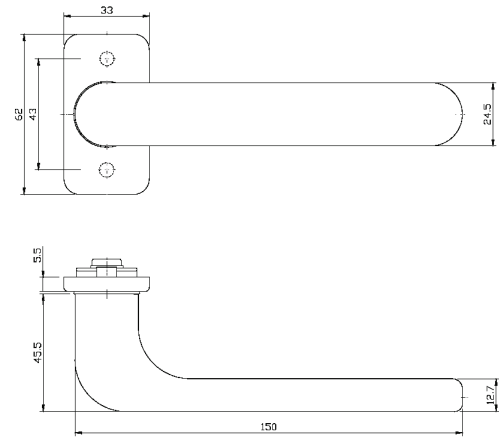

Ordering details can be found overleaf.

Aspire Sprung Door Handles & Escutcheon Plates

greenteQ

VBH Order Codes

| Colour | VBH Code | Box Qty |
|-------------------------------|----------|---------|
| White RAL 9016 | 2QHB4761 | 40 |
| Anthracite Grey RAL 7016 | 2QHB4762 | 40 |
| Silver (Window Grey) RAL 7040 | 2QHB4763 | 40 |
| Black RAL 9005 | 2QHB4764 | 40 |
| PVD Gold | 2QHB4765 | 40 |
| Satin Chrome | 2QHB4767 | 40 |
| Polished Stainless Steel | 2QHB4768 | 40 |
| Brushed Stainless Steel | 2QHB4769 | 40 |
| Brushed Graphite | 2QHB4770 | 40 |

Dimensions

VBH Order Codes

| Colour | VBH Code | Box Qty |
|-------------------------------|----------|---------|
| White RAL 9016 | 2QHB4781 | 40 |
| Anthracite Grey RAL 7016 | 2QHB4782 | 40 |
| Silver (Window Grey) RAL 7040 | 2QHB4783 | 40 |
| Black RAL 9005 | 2QHB4784 | 40 |
| PVD Gold | 2QHB4785 | 40 |
| Satin Chrome | 2QHB4787 | 40 |
| Polished Stainless Steel | 2QHB4788 | 40 |
| Brushed Stainless Steel | 2QHB4789 | 40 |
| Brushed Graphite | 2QHB4790 | 40 |

Dimensions