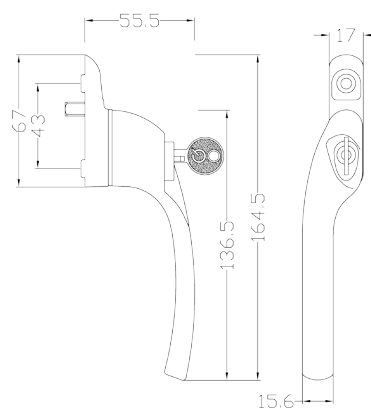

PRODUCT BULLETIN

greenteQ Alpha Espagnolette Handle

greenteQ

greenteQ Alpha Espagnolette Handle

greenteQ Alpha is a premium quality push to open handle for PVCu, timber or aluminium outward opening windows.

Its 7mm square spindle makes it compatible with all popular spindle drive shootbolts and espagnolettes, whilst a variety of standard spindle lengths ensures quick fitting on most window profiles currently used in the UK.

Alpha is available in 9 attractive finishes, all with colour co-ordinated screw cover caps, to ensure that it complements any window.

Not only does it look good in the factory, but 240 hours (plated finishes) and 500 hours (painted finishes) neutral salt spray corrosion resistance performance figures ensure that Alpha still looks good after many years use.

Delivered in sturdy boxes of 25, Alpha is available in a choice of inline or offset designs.

Benefits at a glance

- greenteQ brand ensures premium quality
- Sleek and stylish handle grip suites well with other greenteQ handles
- 90° stop / click location washer
- Supplied as a complete set, including handle, cover caps, key (where required) and fixings
- Colour coded inner packaging for easy identification on the work bench (blue for left, red for right and clear for inline)
- 9 finishes work with any profile colour
- Covered by Q-secure
- greenteQ 10 year guarantee

VBH (GB) Ltd
VBH House, Bailey Drive,
Gillingham Business Park,
Gillingham, Kent
ME8 0WG
Tel: 01634 263263
Fax: 01634 263504
Email: sales@vbhgb.com
Online: www.vbhgb.com