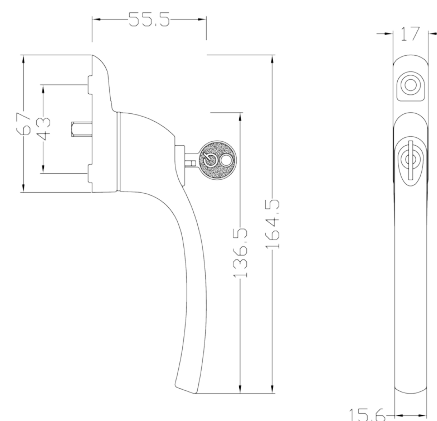

PRODUCT BULLETIN

greenteQ Alpha Espagnolette Handle

greenteQ

greenteQ Alpha Espagnolette Handle

greenteQ Alpha is a premium quality push to open handle for PVCu, timber or aluminium outward opening windows.

Its 7mm square spindle makes it compatible with all popular spindle drive shootbolts and espagnolettes, whilst a variety of standard spindle lengths ensures quick fitting on most window profiles currently used in the UK.

Alpha is available in 9 attractive finishes, all with colour co-ordinated screw cover caps, to ensure that it complements any window.

Not only does it look good in the factory, but 240 hours (plated finishes) and 500 hours (painted finishes) neutral salt spray corrosion resistance performance figures ensure that Alpha still looks good after many years use.

Delivered in sturdy boxes of 25, Alpha is available in a choice of inline or offset designs.

Benefits at a glance

- greenteQ brand ensures premium quality
- Sleek and stylish handle grip suites well with other greenteQ handles
- 90° stop / click location washer
- Supplied as a complete set, including handle, cover caps, key (where required) and fixings
- Colour coded inner packaging for easy identification on the work bench (blue for left, red for right and clear for inline)
- 9 finishes work with any profile colour
- Covered by Q-secure
- greenteQ 10 year guarantee

VBH (GB) Ltd
VBH House, Bailey Drive,
Gillingham Business Park,
Gillingham, Kent
ME8 0WG
Tel: 01634 263263
Fax: 01634 263504
Email: sales@vbhgb.com
Online: www.vbhgb.com