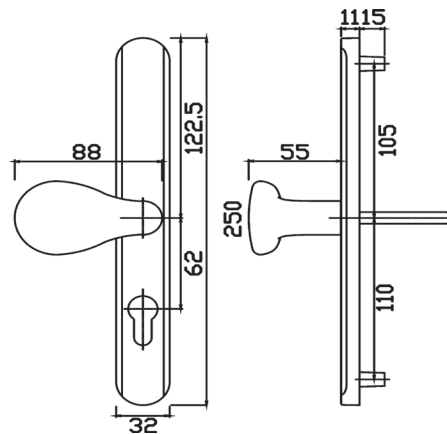

Each handle is supplied with a spindle/M6 screw pack to allow fitting to doors of all materials from 44 - 72mm thick.

Unightly gaps around the cylinder are eliminated by a 5mm flange around the cylinder cut-out.

Alpha Lever/Lever - Long Backplate

Finish	VBH Code	Box Qty
White (RAL9016)	2QHB0121	12
Black (RAL9005)	2QHB0124	12
Anthracite Grey (RAL7016)	2QHB0130	12
Silver Grey (RAL7040)	2QHB0129	12
PVD Gold	2QHB0125	12
Polished Chrome	2QHB0126	12
Smokey Chrome	2QHB0128	12
Satin Chrome	2QHB0127	12
Enduro Steel	2QHB0122	12
Antique Black	2QHB0123	12

Alpha Lever/Turn Pad - Short Backplate

Finish	VBH Code	Box Qty
White (RAL9016)	2QHB0041	12
Black (RAL9005)	2QHB0044	12
PVD Gold	2QHB0045	12
Polished Chrome	2QHB0046	12
Smokey Chrome	2QHB0048	12
Satin Chrome	2QHB0047	12

Alpha Lever/Offset Turn Pad - Long Backplate

Finish	VBH Code	Box Qty
White (RAL9016)	2QHB0161	12
Black (RAL9005)	2QHB0164	12
PVD Gold	2QHB0165	12
Polished Chrome	2QHB0166	12
Smokey Chrome	2QHB0168	12
Satin Chrome	2QHB0167	12
Enduro Steel	2QHB0162	12
Antique Black	2QHB0163	12