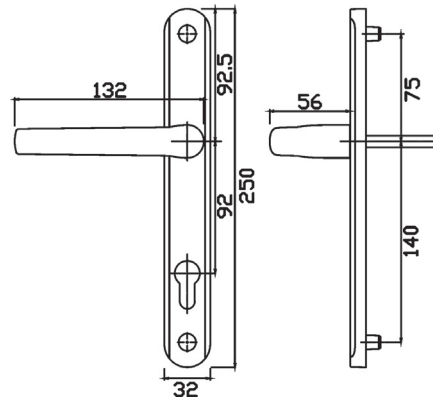

Alpha Lever/Lever - Long Backplate

Finish	VBH Code	Box Qty
White (RAL9016)	2QHB0121	12
Black (RAL9005)	2QHB0124	12
Anthracite Grey (RAL7016)	2QHB0130	12
Silver Grey (RAL7040)	2QHB0129	12
PVD Gold	2QHB0125	12
Polished Chrome	2QHB0126	12
Smokey Chrome	2QHB0128	12
Satin Chrome	2QHB0127	12
Enduro Steel	2QHB0122	12
Antique Black	2QHB0123	12