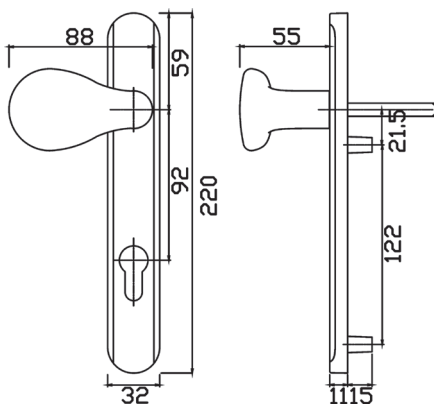

Each handle is supplied with a spindle/M6 screw pack to allow fitting to doors of all materials from 44 - 72mm thick.

Unightly gaps around the cylinder are eliminated by a 5mm flange around the cylinder cut-out.

Alpha Lever/Lever - Long Backplate

Finish	VBH Code	Box Qty
White (RAL9016)	2QHB0121	12
Black (RAL9005)	2QHB0124	12
Anthracite Grey (RAL7016)	2QHB0130	12
Silver Grey (RAL7040)	2QHB0129	12
PVD Gold	2QHB0125	12
Polished Chrome	2QHB0126	12
Smokey Chrome	2QHB0128	12
Satin Chrome	2QHB0127	12
Enduro Steel	2QHB0122	12
Antique Black	2QHB0123	12

Alpha Lever/Turn Pad - Short Backplate

Finish	VBH Code	Box Qty
White (RAL9016)	2QHB0041	12
Black (RAL9005)	2QHB0044	12
PVD Gold	2QHB0045	12
Polished Chrome	2QHB0046	12
Smokey Chrome	2QHB0048	12
Satin Chrome	2QHB0047	12

Alpha Lever/Offset Turn Pad - Long Backplate

Finish	VBH Code	Box Qty
White (RAL9016)	2QHB0161	12
Black (RAL9005)	2QHB0164	12
PVD Gold	2QHB0165	12
Polished Chrome	2QHB0166	12
Smokey Chrome	2QHB0168	12
Satin Chrome	2QHB0167	12
Enduro Steel	2QHB0162	12
Antique Black	2QHB0163	12