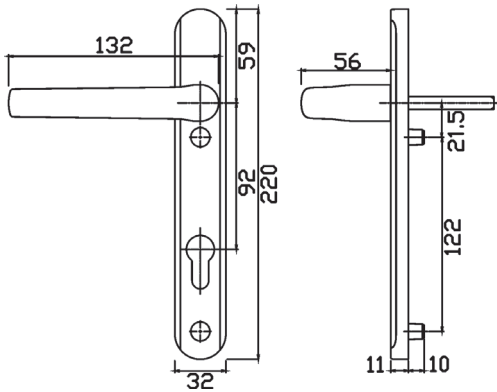

greenteQ Alpha Door Handle

Alpha Lever/Lever - Short Backplate

Finish	VBH Code	Box Qty
White (RAL9016)	2QHB0001	12
Black (RAL9005)	2QHB0004	12
Anthracite Grey (RAL7016)	2QHB0010	12
Silver Grey (RAL7040)	2QHB0009	12
PVD Gold	2QHB0005	12
Polished Chrome	2QHB0006	12
Smokey Chrome	2QHB0008	12
Satin Chrome	2QHB0007	12
Enduro Steel	2QHB0002	12
Antique Black	2QHB0003	12