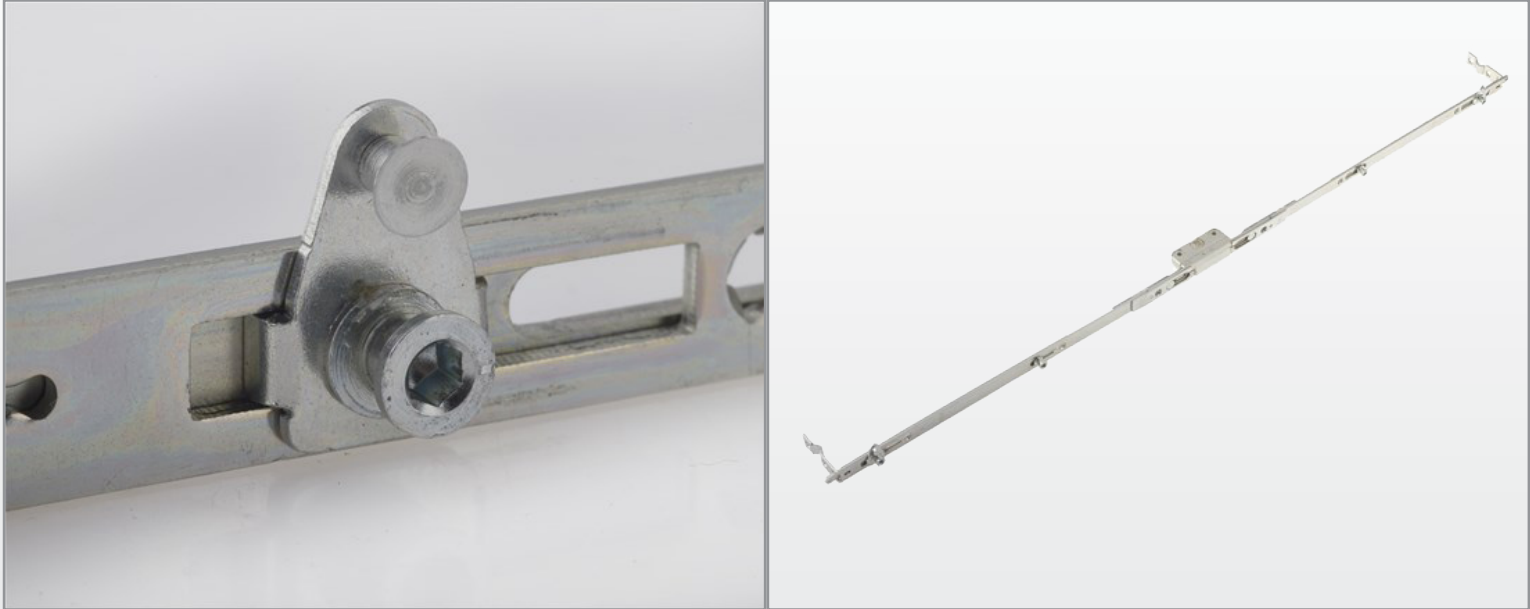

PRODUCT BULLETIN

Yale Flush Sash Shootbolt Window Lock for French Casements

Yale Flush Sash Shootbolt Window Lock for French Casements

Yale have now introduced a range of extensions to enable fabricators to fit the Yale Window Shootbolt to flush French Casement windows.

The new extensions work with either the existing standard or extended gearbox to provide 'crop' or 'non-crop' solutions.

Each extension features a dual-cam bracket adjacent to the shootbolt to provide a secondary night-vent position.

Because of the dual-cam bracket the extensions are handed, so a LH and RH are required for each master leaf. Slave leaf extensions are not handed so the same extension can be used both above and below the gearbox.

Slave Leaf

Slave leaf gearboxes and extensions have no mushroom bolts so are unhandled and are not dependent on mushroom height

Description	Size Range (mm)	VBH Code
20BS Standard Gearbox – No MB	440-1420	2YSE2542
22BS Standard Gearbox – No MB	440-1420	2YSE2543
Extension 3 – No MB	440-820	2YSE2558
Extension 5 – No MB	821-1120	2YSE2559
Extension 7 – No MB	1121-1420	2YSE2560